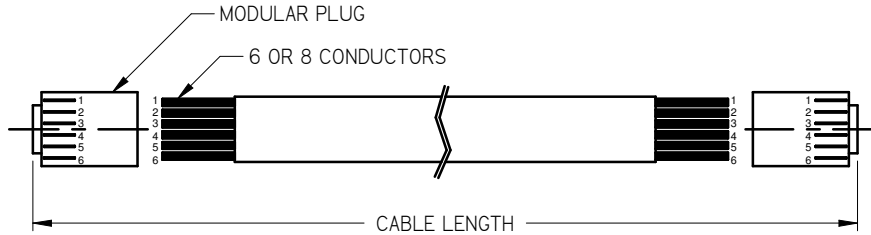

**CFLEX - UNDERFLOOR CONTROL CABLE**

**NOTE:**

- GREEN CABLE 24 AWG 6 CONDUCTORS - PLENUM RATED \* PRICE HVAC LABEL ON WIRE
- PURPLE CABLE 24 AWG 8 CONDUCTORS - PLENUM RATED
- STRANDED WITH TWO MODULAR PLUGS ON ENDS

**CABLE TYPE:**

- GREEN FOR COOLING ONLY DEVICES
- PURPLE FOR HEAT-COOL OR PRICE THERMOSTATS

**CABLE LENGTH:**

- 15FT
- 25FT
- 35FT

ALL METRIC DIMENSIONS ( ) ARE SOFT CONVERTED. IMPERIAL DIMENSIONS ARE CONVERTED TO METRIC AND ROUNDED TO THE NEAREST MILLIMETER.

<b>PROJECT:</b>		<b>PRICE</b>
<b>ENGINEER:</b>		
<b>CUSTOMER:</b>		NS
<b>SUBMITTAL DATE:</b>		270740
<b>SPEC. SYMBOL:</b>		2019-02-07
		<b>CFLEX UNDERFLOOR CONTROL CABLE</b>